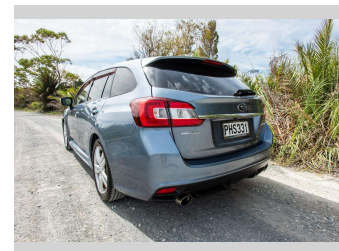

# 2014 Subaru Levorg 1.6GT EYESIGHT

Purchase Price

**\$18,500**

Includes GST, Registration & Licensing

Finance may be available on this vehicle. Ask one of our friendly staff for more information.

Gain peace of mind with Mechanical Breakdown Insurance. **Ask us how.**

Body Style

**5 door, Station Wagon**

Odometer

**89,824 km**

Engine

**1599 cc, Internal Combustion**

Fuel Type

**Petrol**