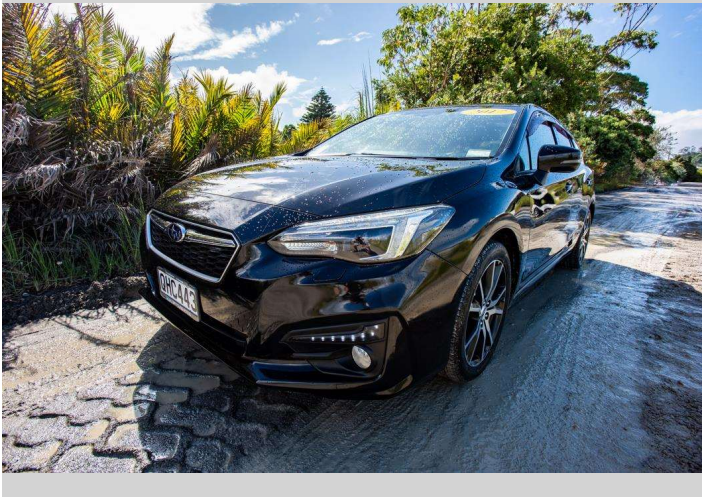

2017 Subaru Impreza SPORT 2.0I-L EYESIGHT

Purchase Price **\$18,500**

Includes GST, Registration & Licensing Note: A Clean Car fee or rebate may apply to this vehicle

Finance may be available on this vehicle. Ask one of our friendly staff for more information.

Body Style
5 door, Hatchback

Odometer
116,257 km

Engine
1995 cc, Internal Combustion

Fuel Type
Petrol

Transmission
automatic

Wheels
Factory Alloys

VIN
7AT0GF09X23005069

Interior
Cloth