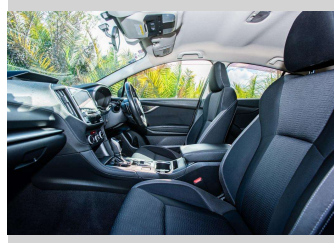

2017 Subaru Impreza SPORT 2.0I-L EYESIGHT

Purchase Price **\$18,500**

Includes GST, Registration & Licensing Note: A Clean Car fee or rebate may apply to this vehicle

Finance may be available on this vehicle. Ask one of our friendly staff for more information.