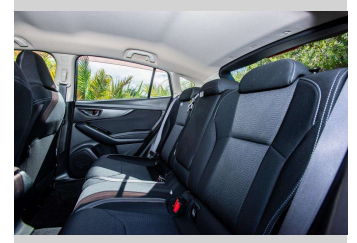

2017 Subaru Impreza SPORT 2.0I-L EYESIGHT

Purchase Price **\$18,500**

Includes GST, Registration & Licensing Note: A Clean Car fee or rebate may apply to this vehicle

Finance may be available on this vehicle. Ask one of our friendly staff for more information.