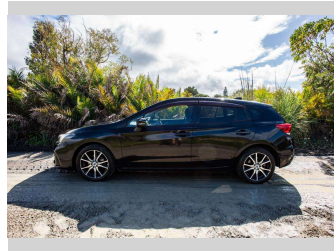

2017 Subaru Impreza SPORT 2.0I-L EYESIGHT

Purchase Price **\$18,500**

Includes GST, Registration & Licensing Note: A Clean Car fee or rebate may apply to this vehicle

Finance may be available on this vehicle. Ask one of our friendly staff for more information.

Body Style
5 door, Hatchback

Odometer
116,257 km

Engine
1995 cc, Internal Combustion

Fuel Type
Petrol

Transmission
automatic

Wheels
Factory Alloys

VIN
7AT0GF09X23005069

Interior
Cloth