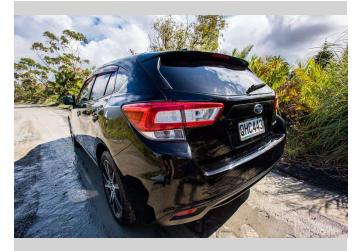

2017 Subaru Impreza SPORT 2.0I-L EYESIGHT

Purchase Price **\$18,500**

Includes GST, Registration & Licensing Note: A Clean Car fee or rebate may apply to this vehicle

Finance may be available on this vehicle. Ask one of our friendly staff for more information.

Body Style
5 door, Hatchback

Odometer
116,257 km

Engine
1995 cc, Internal Combustion

Fuel Type
Petrol

Transmission
automatic

Wheels
Factory Alloys

VIN
7AT0GF09X23005069

Interior
Cloth