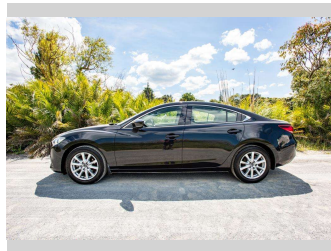

2017 Mazda Mazda6 PTR 2.5P/6AT

Purchase Price

\$24,500

Includes GST, Registration & Licensing

Note: A Clean Car fee/rebate does not apply to this vehicle

Finance may be available on this vehicle. Ask one of our friendly staff for more information.

Body Style

4 door, Sedan

Odometer

113,163 km

Engine

2488 cc

Fuel Type

Petrol