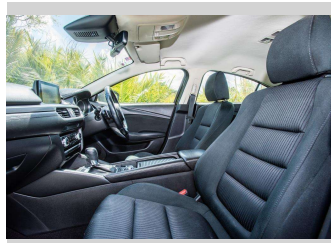

2017 Mazda Mazda6 PTR 2.5P/6AT

Purchase Price

$24,500

Includes GST, Registration & Licensing

Note: A Clean Car fee/rebate does not apply to this vehicle

Finance may be available on this vehicle. Ask one of our friendly staff for more information.

Gain peace of mind with Mechanical Breakdown Insurance. **Ask us how.**

Top features

- » ABS Braking
- » Air Conditioning
- » Blue tooth
- » Car Alarm
- » Central Locking
- » Child seat anchor poin...
- » Climate Control
- » cruise control
- » Digital Display
- » Electric Mirrors
- » Electric Mirrors (Retr...

Body Style

4 door, Sedan

Odometer

113,163 km

Engine

2488 cc

Fuel Type

Petrol

Transmission

automatic

Wheels

Factory Alloys

VIN

JM0GL103100113754

Interior

Cloth

Safety

Based on 2023 UCSR rating for 12-21 models

Reg No.

KJT725

Ext Colour

Black

History

NZ New, 3 owners

Seats

5 seats, Cloth

CO2 Emissions

★★★★☆

172 grams/km

Energy Economy

★★★★☆☆

Annual fuel cost of $2,860

7.3L per 100km

Cost per year is an estimate based on petrol price of $2.80 per litre and an average distance of 14000 km. Emissions and Energy Economy figures standardised to 3P WLTP.

Stock ID: 7095

Ray Scragg Motors Ltd | Phone 06 867 7947 | Email rayscraggmotors@xtra.co.nz
265 Grey Street, Gisborne, New Zealand

★★★★★
4.93 | 871 reviews