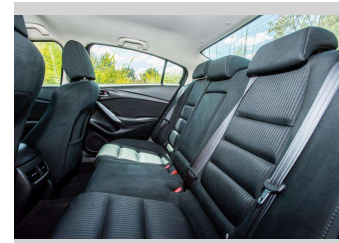

2017 Mazda Mazda6 PTR 2.5P/6AT

Purchase Price

$24,500

Includes GST, Registration & Licensing

Note: A Clean Car fee/rebate does not apply to this vehicle

Finance may be available on this vehicle. Ask one of our friendly staff for more information.

Gain peace of mind with Mechanical Breakdown Insurance. **Ask us how.**

Top features

- » ABS Braking
- » Air Conditioning
- » Blue tooth
- » Car Alarm
- » Central Locking
- » Child seat anchor poin...
- » Climate Control
- » cruise control
- » Digital Display
- » Electric Mirrors
- » Electric Mirrors (Retr...

Body Style

4 door, Sedan

Odometer

113,163 km

Engine

2488 cc

Fuel Type

Petrol

Transmission

automatic

Wheels

Factory Alloys

VIN

JM0GL103100113754

Interior

Cloth

Safety

Based on 2023 UCSR rating for 12-21 models

Reg No.

KJT725

Ext Colour

Black

History

NZ New, 3 owners

Seats

5 seats, Cloth

CO2 Emissions

★★★★☆

172 grams/km

Energy Economy

★★★★☆☆

Annual fuel cost of $2,860

7.3L per 100km

Cost per year is an estimate based on petrol price of $2.80 per litre and an average distance of 14000 km. Emissions and Energy Economy figures standardised to 3P WLTP.

Stock ID: 7095

Ray Scragg Motors Ltd | Phone 06 867 7947 | Email rayscraggmotors@xtra.co.nz
265 Grey Street, Gisborne, New Zealand

★★★★★
4.93 | 871 reviews