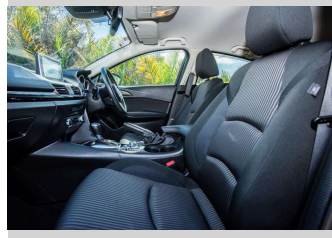

2014 Mazda Axela 1.5 S

Purchase Price **$18,500**

Includes GST, Registration & Licensing Note: A Clean Car fee or rebate may apply to this vehicle

Finance may be available on this vehicle. Ask one of our friendly staff for more information.

Gain peace of mind with Mechanical Breakdown Insurance. Ask us how.

1. **Top features**
2. » ABS Braking
   - » Air Conditioning
   - » Blue tooth
   - » Car Alarm
   - » Central Locking
   - » Child seat anchor poin...
   - » Climate Control
   - » cruise control
   - » Digital Display
   - » Electric Mirrors
   - » Electric Mirrors (Retr...
   - » Face Lift Model
   - » Push Button Start
   - » Smart Key

Body Style
5 door, Hatchback

Odometer
111,717 km

Engine
1496 cc

Fuel Type
Petrol

Transmission
automatic

Wheels
Factory Alloys

VIN
7AT0C13JX23112387

Interior
Cloth

Safety

Based on 2023 UCSR rating for 13-19 models

Reg No.
QHC468

Ext Colour
Blue

History
Ex-Overseas

Seats
5 seats, Cloth

CO2 Emissions
★★★★☆
146 grams/km

Energy Economy
★★★★☆☆

Annual fuel cost of $2,390
6.1L per 100km

Cost per year is an estimate based on petrol price of $2.80 per litre and an average distance of 14000 km. Emissions and Energy Economy figures standardised to 3P WLTP.

Stock ID: 7830