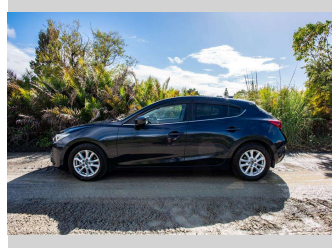

# 2014 Mazda Axela 1.5 S

**Purchase Price** **\$18,500**

Includes GST, Registration & Licensing Note: A Clean Car fee or rebate may apply to this vehicle

Finance may be available on this vehicle. Ask one of our friendly staff for more information.

**Body Style**  
5 door, Hatchback

**Odometer**  
111,717 km

**Engine**  
1496 cc

**Fuel Type**  
Petrol

**Transmission**  
automatic

**Wheels**  
Factory Alloys

**VIN**  
7AT0C13JX23112387

**Interior**  
Cloth