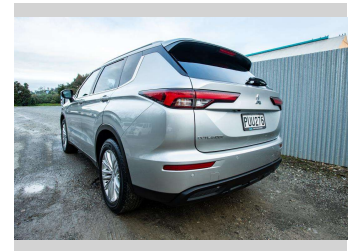

2023 Mitsubishi Outlander LS 2.5P/4WD/CVT NEW

Purchase Price

\$33,500

Includes GST, Registration & Licensing

Finance may be available on this vehicle. Ask one of our friendly staff for more information.

Gain peace of mind with Mechanical Breakdown Insurance. **Ask us how.**

Body Style

5 door, Station Wagon

Odometer

84,199 km

Engine

2488 cc, Internal Combustion

Fuel Type

Petrol