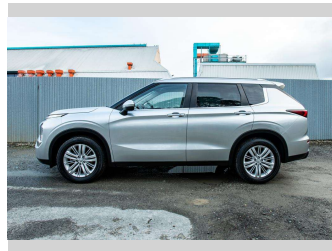

2023 Mitsubishi Outlander LS 2.5P/4WD/CVT NEW

Purchase Price

$33,500

Includes GST, Registration & Licensing

Finance may be available on this vehicle. Ask one of our friendly staff for more information.

Gain peace of mind with Mechanical Breakdown Insurance. **Ask us how.**

Top features

- » Air Conditioning
- » Apple CarPlay
- » Blue tooth
- » Central Locking
- » Child seat anchor poin...
- » Climate Control
- » cruise control
- » Digital Display
- » Push Button Start
- » Reverse camera
- » Smart Key

Body Style

5 door, Station Wagon

Odometer

84,199 km

Engine

2488 cc, Internal Combustion

Fuel Type

Petrol

Transmission

automatic, 4WD

Wheels

Factory Alloys

VIN

JMFXTGM4WPZ007297

Interior

Cloth

Safety

Based on 2022 ANCAP rating for 21-25 models

Reg No.

PUU276

Ext Colour

Silver

History

NZ New

Seats

5 seats, Cloth

CO2 Emissions

★★★★☆

197 grams/km

Energy Economy

★★☆☆☆☆

Annual fuel cost of $3,410

8.7L per 100km

Cost per year is an estimate based on petrol price of $2.80 per litre and an average distance of 14000 km. Emissions and Energy Economy figures standardised to 3P WLTP.

Stock ID: 9164

Ray Scragg Motors Ltd | Phone 06 867 7947 | Email
rayscraggmotors@xtra.co.nz
265 Grey Street, Gisborne, New Zealand

★★★★★
4.93 | 1372 reviews