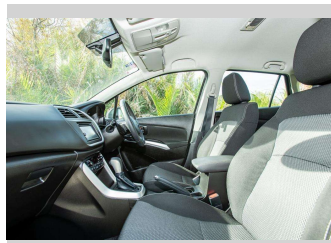

2015 Suzuki Sx4 S-Cross LTDFC 1.6P/7CVT/HA/5

Purchase Price **$15,500**
Includes GST, Registration & Licensing

Finance may be available on this vehicle. Ask one of our friendly staff for more information.

Gain peace of mind with Mechanical Breakdown Insurance. **Ask us how.**

1. **Top features**
2. » Air Conditioning
   - » Blue tooth
   - » Car Alarm
   - » Central Locking
   - » Child seat anchor poin...
   - » Climate Control
   - » cruise control
   - » Digital Display
   - » Electric Mirrors
   - » Electric Mirrors (Retr...
   - » Push Button Start
   - » Reverse camera
   - » Smart Key

Body Style
5 door, Hatchback

Odometer
93,919 km

Engine
1586 cc, Internal Combustion

Fuel Type
Petrol

Transmission
automatic

Wheels
Factory Alloys

VIN
TSMJYA22S00199907

Interior
Cloth

Safety

Based on 2025 VSRR rating

Reg No.
JBL950

Ext Colour
White

History
NZ New

Seats
5 seats, Cloth

CO2 Emissions
★★★★☆
152 grams/km

Energy Economy
★★★★☆☆
Annual fuel cost of $2,510
6.4L per 100km

Cost per year is an estimate based on petrol price of $2.80 per litre and an average distance of 14000 km. Emissions and Energy Economy figures standardised to 3P WLTP.

Stock ID: 9060