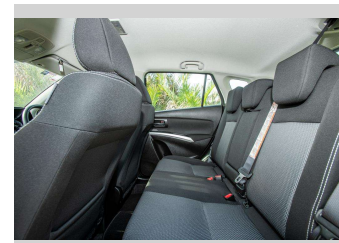

2015 Suzuki Sx4 S-Cross LTDFC 1.6P/7CVT/HA/5

Purchase Price **$15,500**
Includes GST, Registration & Licensing

Finance may be available on this vehicle. Ask one of our friendly staff for more information.

Gain peace of mind with Mechanical Breakdown Insurance. **Ask us how.**

1. **Top features**
2. » Air Conditioning
   - » Blue tooth
   - » Car Alarm
   - » Central Locking
   - » Child seat anchor poin...
   - » Climate Control
   - » cruise control
   - » Digital Display
   - » Electric Mirrors
   - » Electric Mirrors (Retr...
   - » Push Button Start
   - » Reverse camera
   - » Smart Key

Body Style
5 door, Hatchback

Odometer
93,919 km

Engine
1586 cc, Internal Combustion

Fuel Type
Petrol

Transmission
automatic

Wheels
Factory Alloys

VIN
TSMJYA22S00199907

Interior
Cloth

Safety

Based on 2025 VSRR rating

Reg No.
JBL950

Ext Colour
White

History
NZ New

Seats
5 seats, Cloth

CO2 Emissions
★★★★☆
152 grams/km

Energy Economy
★★★★☆☆
Annual fuel cost of $2,510
6.4L per 100km

Cost per year is an estimate based on petrol price of $2.80 per litre and an average distance of 14000 km. Emissions and Energy Economy figures standardised to 3P WLTP.

Stock ID: 9060