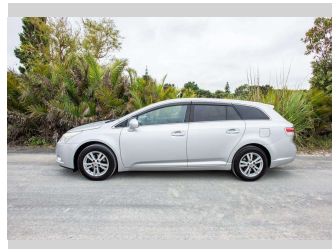

2012 Toyota Avensis XI

Purchase Price **\$15,500**

Includes GST, Registration & Licensing Note: A Clean Car fee/rebate does not apply to this vehicle

Finance may be available on this vehicle. Ask one of our friendly staff for more information.

Body Style
5 door, Sedan

Odometer
115,941 km

Engine
1986 cc

Fuel Type
Petrol

Transmission
automatic

Wheels
Factory Alloys

VIN
7AT0H63MX23002817

Interior
Cloth