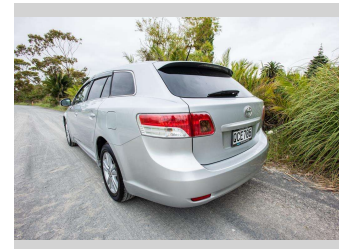

2012 Toyota Avensis XI

Purchase Price **\$15,500**

Includes GST, Registration & Licensing Note: A Clean Car fee/rebate does not apply to this vehicle

Finance may be available on this vehicle. Ask one of our friendly staff for more information.

Body Style
5 door, Sedan

Odometer
115,941 km

Engine
1986 cc

Fuel Type
Petrol

Transmission
automatic

Wheels
Factory Alloys

VIN
7AT0H63MX23002817

Interior
Cloth