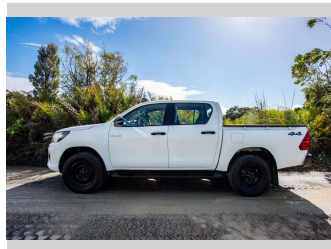

# 2019 Toyota Hilux SR TD DC 2.8DT/4WD

**Purchase Price** **\$46,500**

Includes GST, Registration & Licensing Note: A Clean Car fee or rebate may apply to this vehicle

Finance may be available on this vehicle. Ask one of our friendly staff for more information.

**Body Style**  
4 door, Ute

**Odometer**  
137,827 km

**Engine**  
2755 cc, Internal Combustion

**Fuel Type**  
Diesel

**Transmission**  
automatic, 4WD

**Wheels**  
-

**VIN**  
MR0KA3CD201237168

**Interior**  
Cloth

**Safety**

Based on 2019 ANCAP rating for 19+ models

**Reg No.**  
MLG220

**Ext Colour**  
White

**History**  
NZ New

**Seats**  
5 seats, Cloth

**CO2 Emissions**  
★ ★ ☆ ☆ ☆ ☆  
252 grams/km

**Energy Economy**  
★ ★ ☆ ☆ ☆ ☆  
Annual fuel cost of \$3,750  
9.6L per 100km