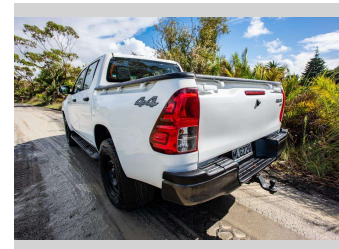

# 2019 Toyota Hilux SR TD DC 2.8DT/4WD

**Purchase Price** **\$46,500**

Includes GST, Registration & Licensing Note: A Clean Car fee or rebate may apply to this vehicle

Finance may be available on this vehicle. Ask one of our friendly staff for more information.

**Body Style**  
4 door, Ute

**Odometer**  
137,827 km

**Engine**  
2755 cc, Internal Combustion

**Fuel Type**  
Diesel

**Transmission**  
automatic, 4WD

**Wheels**  
-

**VIN**  
MR0KA3CD201237168

**Interior**  
Cloth