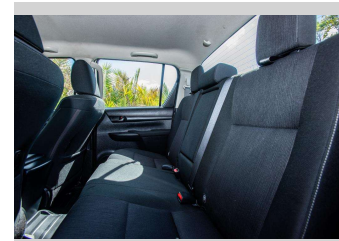

2019 Toyota Hilux SR TD DC 2.8DT/4WD

Purchase Price **$46,500**

Includes GST, Registration & Licensing Note: A Clean Car fee or rebate may apply to this vehicle

Finance may be available on this vehicle. Ask one of our friendly staff for more information.

Gain peace of mind with Mechanical Breakdown Insurance. Ask us how.

1. **Top features**
2. » ABS Braking
   - » Air Conditioning
   - » Blue tooth
   - » Canopy
   - » Car Alarm
   - » Central Locking
   - » Child seat anchor poin...
   - » Climate Control
   - » cruise control
   - » Digital Display
   - » Electric Mirrors
   - » Electric Mirrors (Retr...
   - » Face Lift Model
   - » Reverse camera
   - » Running Boards
   - » tuff-deck

Body Style
4 door, Ute

Odometer
137,827 km

Engine
2755 cc, Internal Combustion

Fuel Type
Diesel

Transmission
automatic, 4WD

Wheels
-

VIN
MR0KA3CD201237168

Interior
Cloth

Safety

Based on 2019 ANCAP rating for 19+ models

Reg No.
MLG220

Ext Colour
White

History
NZ New

Seats
5 seats, Cloth

CO2 Emissions
★ ★ ☆ ☆ ☆ ☆
252 grams/km

Energy Economy
★ ★ ☆ ☆ ☆ ☆
Annual fuel cost of $3,750
9.6L per 100km

Cost per year is an estimate based on diesel price of $2.00 per litre and an average distance of 14000 km includes Road User Charges. Emissions and Energy Economy figures standardised to 3P WLTP.

Stock ID: 7842