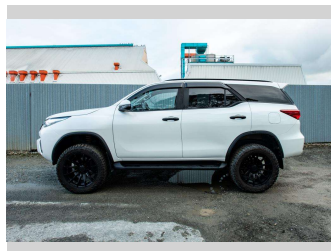

# 2019 Toyota Fortuner GXL 2.8DT/4WD/6AT, 20"

Purchase Price

**\$47,500**

Includes GST, Registration & Licensing

Finance may be available on this vehicle. Ask one of our friendly staff for more information.

Body Style

**5 door, Station Wagon**

Odometer

**151,472 km**

Engine

**2755 cc, Internal Combustion**

Fuel Type

**Diesel**