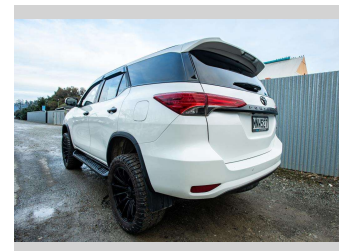

# 2019 Toyota Fortuner GXL 2.8DT/4WD/6AT, 20"

Purchase Price

**\$47,500**

Includes GST, Registration & Licensing

Finance may be available on this vehicle. Ask one of our friendly staff for more information.

Body Style

**5 door, Station Wagon**

Odometer

**151,472 km**

Engine

**2755 cc, Internal Combustion**

Fuel Type

**Diesel**