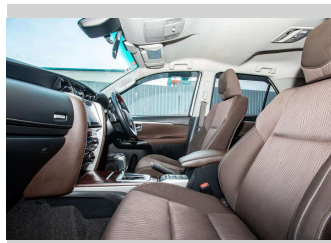

2019 Toyota Fortuner GXL 2.8DT/4WD/6AT, 20"

Purchase Price

$47,500

Includes GST, Registration & Licensing

Finance may be available on this vehicle. Ask one of our friendly staff for more information.

Gain peace of mind with Mechanical Breakdown Insurance. **Ask us how.**

Top features

- » 2" Lift
- » Air Conditioning
- » Blacked Out
- » Blue tooth
- » Car Alarm
- » Child seat anchor poin...
- » Climate Control
- » cruise control
- » Digital Display
- » Electric Mirrors (Retr...
- » Push Button Start
- » Reverse camera
- » Running Boards
- » Smart Key

Body Style

5 door, Station Wagon

Odometer

151,472 km

Engine

2755 cc, Internal Combustion

Fuel Type

Diesel

Transmission

automatic, 4WD

Wheels

Custom 20" Alloys

VIN

MR0HA3FS900066235

Interior

Cloth

Safety

Based on 2019 ANCAP rating for 19-25 models

Reg No.

MNW527

Ext Colour

White

History

NZ New, 4 owners

Seats

7 seats, Cloth

CO2 Emissions

★ ★ ☆ ☆ ☆ ☆ ☆

261 grams/km

Energy Economy

★ ★ ☆ ☆ ☆ ☆ ☆

Annual fuel cost of $3,810

9.8L per 100km

Cost per year is an estimate based on diesel price of $2.00 per litre and an average distance of 14000 km. Includes Road User Charges (RUC). Emissions and Energy Economy figures standardised to 3P WLTP.

Stock ID: 9231

Ray Scragg Motors Ltd | Phone 06 867 7947 | Email rayscraggmotors@xtra.co.nz
265 Grey Street, Gisborne, New Zealand

★★★★★
4.93 | 1372 reviews