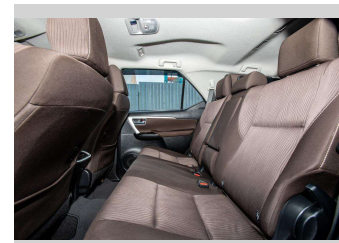

2019 Toyota Fortuner GXL 2.8DT/4WD/6AT, 20"

Purchase Price

$47,500

Includes GST, Registration & Licensing

Finance may be available on this vehicle. Ask one of our friendly staff for more information.

Gain peace of mind with Mechanical Breakdown Insurance. **Ask us how.**

Top features

- » 2" Lift
- » Air Conditioning
- » Blacked Out
- » Blue tooth
- » Car Alarm
- » Child seat anchor poin...
- » Climate Control
- » cruise control
- » Digital Display
- » Electric Mirrors (Retr...
- » Push Button Start
- » Reverse camera
- » Running Boards
- » Smart Key

Body Style

5 door, Station Wagon

Odometer

151,472 km

Engine

2755 cc, Internal Combustion

Fuel Type

Diesel

Transmission

automatic, 4WD

Wheels

Custom 20" Alloys

VIN

MR0HA3FS900066235

Interior

Cloth

Safety

Based on 2019 ANCAP rating for 19-25 models

Reg No.

MNW527

Ext Colour

White

History

NZ New, 4 owners

Seats

7 seats, Cloth

CO2 Emissions

★ ★ ☆ ☆ ☆ ☆ ☆

261 grams/km

Energy Economy

★ ★ ☆ ☆ ☆ ☆ ☆

Annual fuel cost of $3,810

9.8L per 100km

Cost per year is an estimate based on diesel price of $2.00 per litre and an average distance of 14000 km. Includes Road User Charges (RUC). Emissions and Energy Economy figures standardised to 3P WLTP.

Stock ID: 9231

Ray Scragg Motors Ltd | Phone 06 867 7947 | Email rayscraggmotors@xtra.co.nz
265 Grey Street, Gisborne, New Zealand

★★★★★
4.93 | 1372 reviews