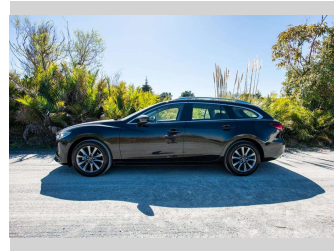

2019 Mazda Mazda6 PTR 2.5P/6AT

Purchase Price

$28,500

Includes GST, Registration & Licensing

Finance may be available on this vehicle. Ask one of our friendly staff for more information.

Gain peace of mind with Mechanical Breakdown Insurance. **Ask us how.**

Top features

- » ABS Braking
- » Air Conditioning
- » Blue tooth
- » Car Alarm
- » Central Locking
- » Child seat anchor poin...
- » Climate Control
- » cruise control
- » Cruise Control
- » Digital Display
- » Electric Mirrors
- » Electric Mirrors (Retr...
- » Face Lift Model
- » Navagation
- » Parking Sensors
- » Push Button Start
- » Reverse camera
- » Roof Rails

Body Style

5 door, Station Wagon

Odometer

101,611 km

Engine

2488 cc

Fuel Type

Petrol

Transmission

automatic

Wheels

Factory Alloys

VIN

JM0GL103200309375

Interior

Cloth

Safety

Based on 2018 ANCAP rating for 18+ models

Reg No.

MDG614

Ext Colour

Black

History

NZ New

Seats

5 seats, Cloth

CO2 Emissions

★★★★☆

191 grams/km

Energy Economy

★★★★☆☆

Annual fuel cost of $3,060

7.8L per 100km

Cost per year is an estimate based on petrol price of $2.80 per litre and an average distance of 14000 km. Emissions and Energy Economy figures standardised to 3P WLTP.

Stock ID: 7414

Ray Scragg Motors Ltd | Phone 06 867 7947 | Email
rayscraggmotors@xtra.co.nz
265 Grey Street, Gisborne, New Zealand

★★★★★
4.93 | 935 reviews