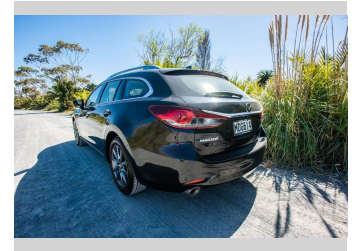

# 2019 Mazda Mazda6 PTR 2.5P/6AT

Purchase Price

**\$28,500**

Includes GST, Registration & Licensing

Finance may be available on this vehicle. Ask one of our friendly staff for more information.

Gain peace of mind with Mechanical Breakdown Insurance. **Ask us how.**

Body Style

**5 door, Station Wagon**

Odometer

**101,611 km**

Engine

**2488 cc**

Fuel Type

**Petrol**